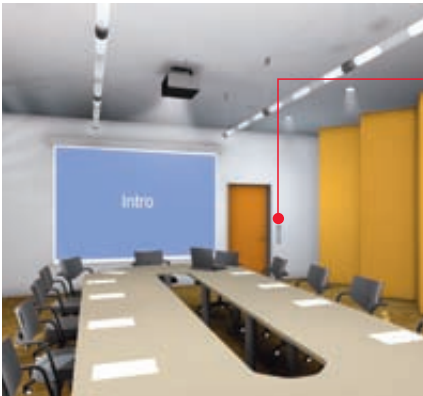

Intelligent lighting – with Merten KNX presence detectors

Merten KNX presence detector,
aluminium

Merten KNX presence detector
flush-mounted, M-PLAN,
aluminium

The Merten KNX presence detector makes it possible to light specific areas in large offices with its four sensor ranges. Different functions such as heating or blinds can be controlled via five channels. If movement is detected in area A, only the copier lighting, for example, is switched on. If movement is detected in all four areas, the entire room is lit up.

If ceiling mounting is not possible the KNX ARGUS presence detector 180/2.20 m flush-mounted with two sensor ranges can be used.

INTELLIGENT CONFERENCE ROOM TECHNOLOGY IMPRESS AT THE PUSH OF A BUTTON

Relax – in future, presentations in your conference room are going to be that bit easier to handle. From a technical point of view at any rate. Instead of running around pressing buttons

before the start of your presentation, an intelligent conference room lets you control everything conveniently from a central switch unit. And that with just one touch of a button.

Perfect presentation – with the multi-function push-button with room temperature control unit

ARTEC 4-gang multi-function push-button with room temperature control unit, aluminium

Before you begin your presentation, you can ensure that everything is in place by activating the “Presentation” scene. The screen moves automatically into position. The projector switches itself on. The blinds are lowered. The light is dimmed. The integrated room temperature control unit ensures that the temperature is pleasant. In this way every kind of office can be individually and conveniently heated or cooled as needed. And also with precision, thanks to a time control function.