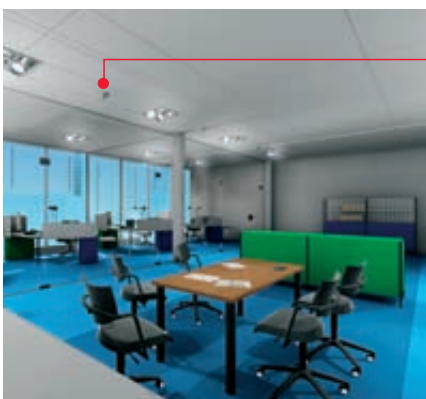

Intelligent lighting – with Merten KNX presence detectors

Merten KNX presence detector,
aluminium